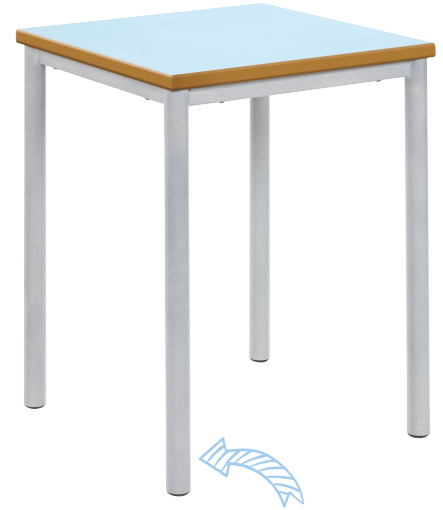

Square

Stylish 45mm round frame tables
with tamper proof fixings