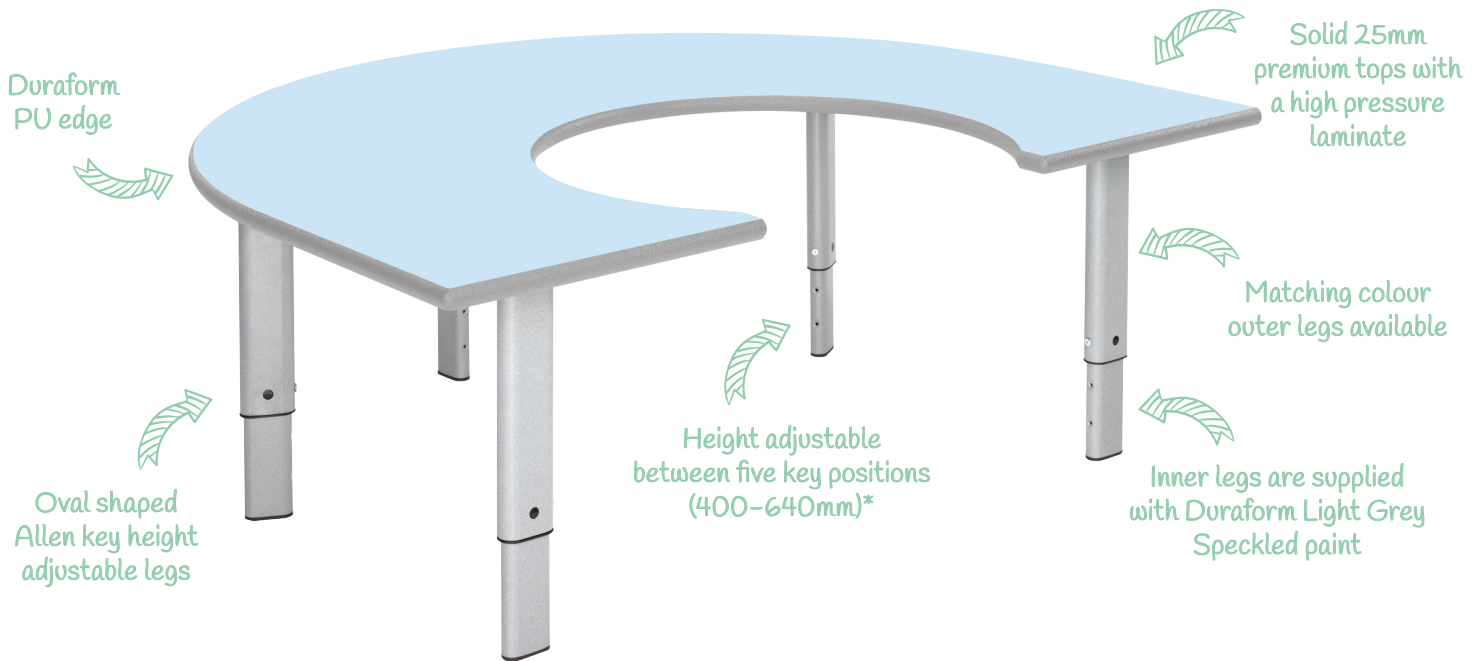

# Height Adjustable Table: Rainbow

PRODUCT INFORMATION SHEET

**BSEN  
1729  
COMPLIANT**

**5  
YEAR**

## 1 Choose Your Table Shape

TABLE	SIZE (L X W)	CODE
Rainbow	1520 x 1215mm	RAIN-PS

\*Legs are adjustable with an Allen key.  
\*\*Only available on outer legs.  
Transported flat packed.

### Packaging Details

All legs are paper wrapped and the top is covered in a cardboard wrap.