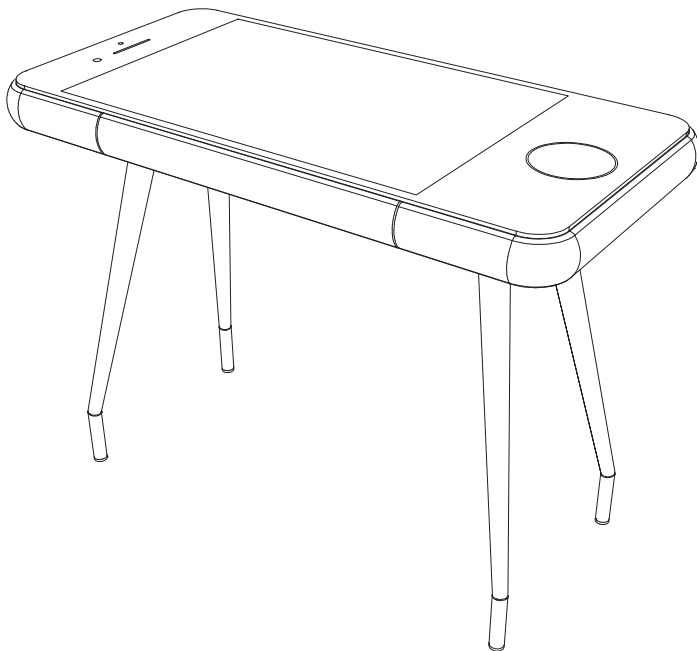

Phone Table

PRODUCT SPECIFICATIONS

Metalliform

Inspirational Office Furniture

A Unique Table For A Modern Environment

Key Features:

- Modern looking stylish table
- Supplied with drawer
- Powder coated white frame
- 70mm MDF top
- Available in three edge colour options
- 6mm toughened glass surface.

Table Options:

EDGE COLOUR	SIZE (L X W X H)	CODE
Gold	1050 x 520 x 776mm	PHONE-GD
Silver	1050 x 520 x 776mm	PHONE-SV
Red	1050 x 520 x 776mm	PHONE-RD

Edge Colours / Frame Colour:

Gold

Silver

Red

Powder Coated White