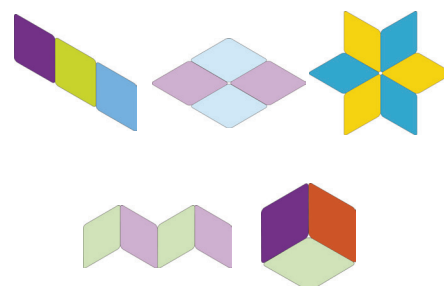

POSSIBLE SHAPE CONFIGURATIONS

FRAME COLOUR

Duraform Light Grey Speckled Paint

EQUATION™ TABLES - JEWEL

SIZE	HEIGHT	AGE	CODE
Size 1	460mm	3-4 years	JEWEL-PS
Size 2	530mm	4-6 years	JEWEL-PS
Size 3	590mm	6-8 years	JEWEL-PS
Size 4	640mm	8-11 years	JEWEL-PS
Size 5	710mm	11-14 years	JEWEL-PS
Size 6	760mm	14 - adult	JEWEL-PS

Individual table* - 1440 x 840mm. 3 tables together create a hexagonal shape of 1730mm diameter. *Products sold individually.

Laminate Top Colours	Beech	Canary Yellow	Grey Speckle	Lilac	Orange Flame	Purple	Soft Blue	Soft Lime	Summer Blue	Tangy Green	White
Key Features	10 Year Guarantee	Duraform Paint	EN 1729 Compliant								
Edge Styles	Duraform PU A high impact and resilient textured spray PU edge. Choose from Charcoal, Blue, Light Grey, Green or Red										

CARE AND MAINTENANCE:

The frame and top connection should be checked every six months. Also the feet should be checked periodically and replaced as and when required. Clean periodically with a non-abrasive cleaner and a warm damp cloth.

PACKAGING DETAILS:

All legs are paper wrapped and the top is covered in a cardboard wrap.

END OF LIFE RECYCLING SUGGESTIONS:

All Metalliform products can be disassembled into their component parts (Wood, Metal & Plastic) and responsibly recycled through specialist service providers.