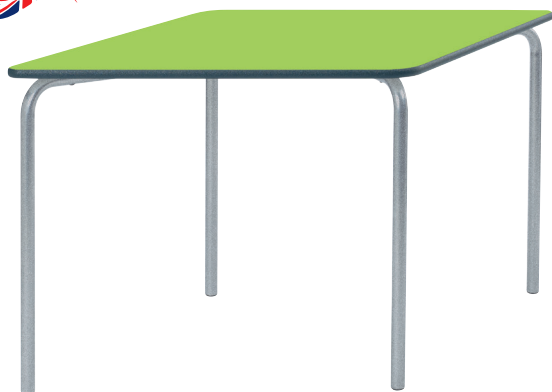

### Key Features

- Stylish modular tables with ultimate versatility
- Duraform PU edge and height adjustable feet as standard
- Premium 32mm round tube frame with 25mm premium top
- Various shapes and colours are available.

Individual table\* - 1440 x 840mm. 3 tables together create a hexagonal shape of 1730mm diameter. \*Products sold individually.

<b>Laminate Top Colours</b>	Beech	Canary Yellow	Grey Speckle	Lilac	Orange Flame	Purple	Soft Blue	Soft Lime	Summer Blue	Tangy Green	White
<b>Key Features</b>	10 Year Guarantee	Duraform Paint	EN 1729 Compliant								
<b>Edge Styles</b>	<p><b>Duraform PU</b> A high impact and resilient textured spray PU edge. <b>Choose from Charcoal, Blue, Light Grey, Green or Red</b></p>										