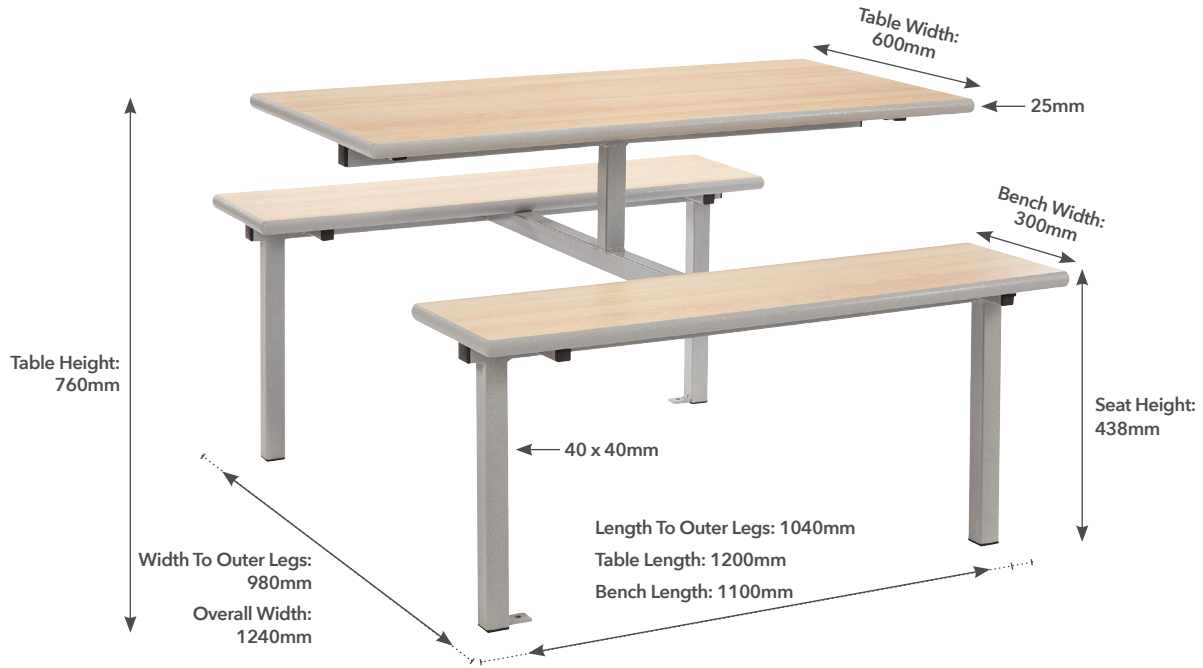

NEW

Four Seater Bench Canteen Table

Canteen Dining Range

MADE IN BRITAIN

KEY FEATURES

- 2 Years manufacturers guarantee
- Ideal for use in canteen food service areas
- Solid 25mm table top
- Sturdy steel frame coated in hard wearing paint
- Double or single entry available
- Available with a choice of 10 seat colours
- Quality and value for money
- Delivered fully assembled.

OPTIONS

Overall Dimensions (L x W)	Table Dimensions (L x W x H)	Code
1200 x 1240mm	1200 x 600 x 25mm	CAN-WOODMID

CHOOSE YOUR SEAT/TABLE COLOUR

CHOOSE YOUR FRAME COLOUR

CHOOSE YOUR EDGE STYLE