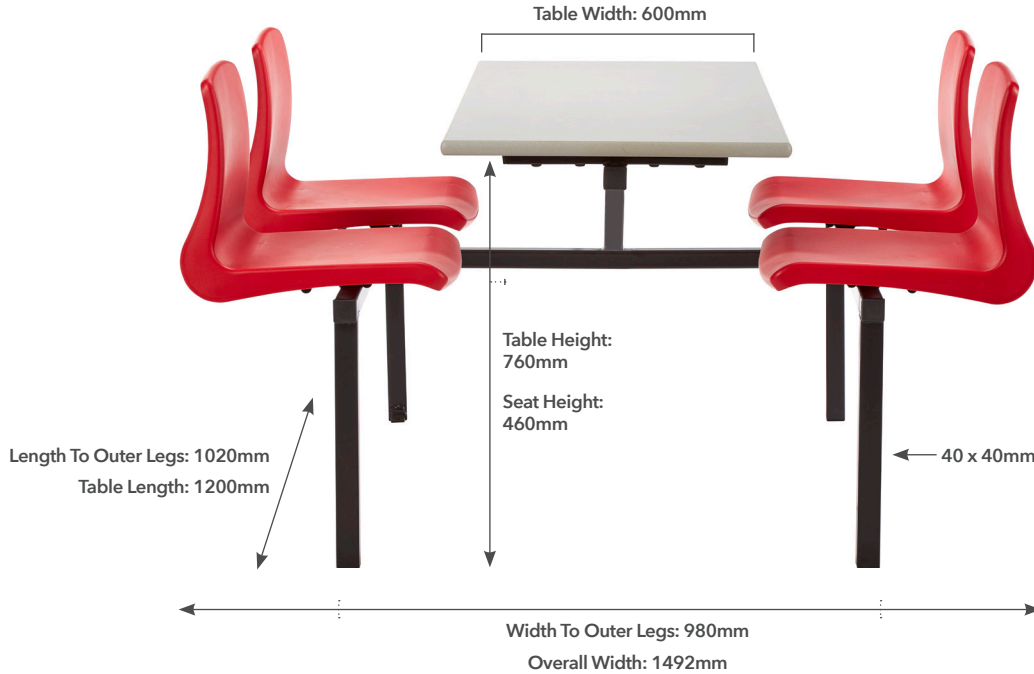

# Four Seater NP Chair Canteen Table

**Canteen**  
Dining Range

**MADE IN BRITAIN**

## KEY FEATURES

- 2 Years Manufacturers Guarantee
- Ideal for use in canteen food service areas
- Solid 25mm Table Top
- Sturdy steel frame coated in hard wearing paint
- Double or Single Entry Available
- Available with a choice of 10 Seat Colours
- Quality and value for money
- Delivered fully assembled.

## OPTIONS

Overall Dimensions (L x W)	Table Dimensions (L x W x H)	Code
1200 x 1492mm	1200 x 600 x 25mm	CAN-4SEATERMID