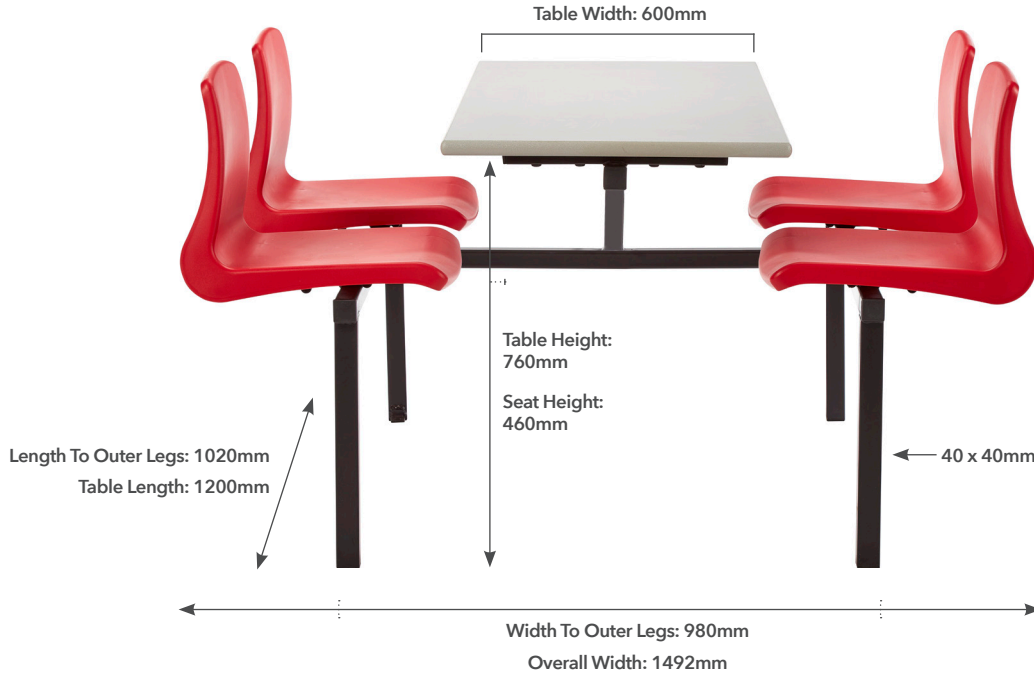

# Four Seater NP Chair Canteen Table

### KEY FEATURES

- 2 Years Manufacturers Guarantee
- Ideal for use in canteen food service areas
- Solid 25mm Table Top
- Sturdy steel frame coated in hard wearing paint
- Double or Single Entry Available
- Available with a choice of 10 Seat Colours
- Quality and value for money
- Delivered fully assembled.

### OPTIONS

Overall Dimensions (L x W)	Table Dimensions (L x W x H)	Code
1200 x 1492mm	1200 x 600 x 25mm	CAN-4SEATERMID

Canteen Dining orders are non-returnable.

Please Note: Legs need to be bolted to the floor using the two fixing plates supplied before use!