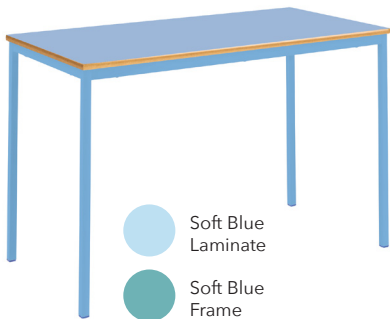

Fully Welded Tables

KEY FEATURES:

- Choose from a vibrant choice of 7 different colours
- Can be spirally stacked for ease of storage.
- Solid 18mm MDF tops with high pressure laminate.
- Sturdy 25mm square tube frame.
- 5 year guarantee.

SIZE (L X W)	CODE
1100 x 550mm	SQSS-115-MD-YE-YE
1200 x 600mm	SQSS-126-MD-YE-YE

SIZE (L X W)	CODE
1100 x 550mm	SQSS-115-MD-GR-GR
1200 x 600mm	SQSS-126-MD-GR-GR

SIZE (L X W)	CODE
1100 x 550mm	SQSS-115-MD-RD-RD
1200 x 600mm	SQSS-126-MD-RD-RD

SIZE (L X W)	CODE
1100 x 550mm	SQSS-115-MD-BL-BL
1200 x 600mm	SQSS-126-MD-BL-BL

SIZE (L X W)	CODE
1100 x 550mm	SQSS-115-MD-SB-SB
1200 x 600mm	SQSS-126-MD-SB-SB

SIZE (L X W)	CODE
1100 x 550mm	SQSS-115-MD-TG-TG
1200 x 600mm	SQSS-126-MD-TG-TG

SIZE (L X W)	CODE
1100 x 550mm	SQSS-115-MD-PU-PU
1200 x 600mm	SQSS-126-MD-PU-PU

HOW TO ORDER:

1. Choose your colour table frame
2. Choose your colour table laminate
3. Choose your table height

Please note: matching table laminate colours and frame colours are similar in shade but not identical. Swatches can be provided for both upon request. Colour table orders are non-returnable.