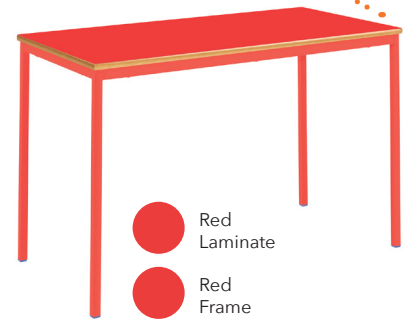

Fully Welded Tables

KEY FEATURES:

- Choose from a vibrant choice of 7 different colours
- Can be spirally stacked for ease of storage.
- Solid 18mm MDF tops with high pressure laminate.
- Sturdy 25mm square tube frame.
- 5 year guarantee.

SIZE (L X W)	CODE
1100 x 550mm	SQSS-115-MD-YE-YE
1200 x 600mm	SQSS-126-MD-YE-YE

SIZE (L X W)	CODE
1100 x 550mm	SQSS-115-MD-GR-GR
1200 x 600mm	SQSS-126-MD-GR-GR

SIZE (L X W)	CODE
1100 x 550mm	SQSS-115-MD-RD-RD
1200 x 600mm	SQSS-126-MD-RD-RD

SIZE (L X W)	CODE
1100 x 550mm	SQSS-115-MD-BL-BL
1200 x 600mm	SQSS-126-MD-BL-BL

SIZE (L X W)	CODE
1100 x 550mm	SQSS-115-MD-SB-SB
1200 x 600mm	SQSS-126-MD-SB-SB

SIZE (L X W)	CODE
1100 x 550mm	SQSS-115-MD-TG-TG
1200 x 600mm	SQSS-126-MD-TG-TG

SIZE (L X W)	CODE
1100 x 550mm	SQSS-115-MD-PU-PU
1200 x 600mm	SQSS-126-MD-PU-PU

HOW TO ORDER:

1. Choose your colour table frame
2. Choose your colour table laminate
3. Choose your table height

Please note: matching table laminate colours and frame colours are similar in shade but not identical. Swatches can be provided for both upon request. Colour table orders are non-returnable.