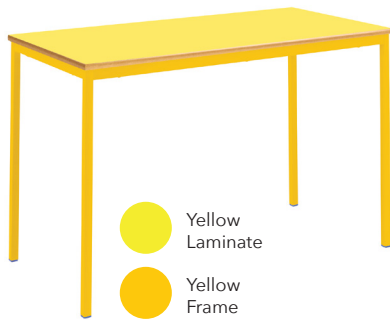

Fully Welded Tables

KEY FEATURES:

- Choose from a vibrant choice of 7 different colours
- Can be spirally stacked for ease of storage.
- Solid 18mm MDF tops with high pressure laminate.
- Sturdy 25mm square tube frame.
- 5 year guarantee.

SIZE (L X W)	CODE
1100 x 550mm	SQSS-115-MD-YE-YE
1200 x 600mm	SQSS-126-MD-YE-YE

SIZE (L X W)	CODE
1100 x 550mm	SQSS-115-MD-GR-GR
1200 x 600mm	SQSS-126-MD-GR-GR

SIZE (L X W)	CODE
1100 x 550mm	SQSS-115-MD-RD-RD
1200 x 600mm	SQSS-126-MD-RD-RD

SIZE (L X W)	CODE
1100 x 550mm	SQSS-115-MD-BL-BL
1200 x 600mm	SQSS-126-MD-BL-BL

SIZE (L X W)	CODE
1100 x 550mm	SQSS-115-MD-SB-SB
1200 x 600mm	SQSS-126-MD-SB-SB

SIZE (L X W)	CODE
1100 x 550mm	SQSS-115-MD-TG-TG
1200 x 600mm	SQSS-126-MD-TG-TG

SIZE (L X W)	CODE
1100 x 550mm	SQSS-115-MD-PU-PU
1200 x 600mm	SQSS-126-MD-PU-PU

HOW TO ORDER:

1. Choose your colour table frame
2. Choose your colour table laminate
3. Choose your table height

Please note: matching table laminate colours and frame colours are similar in shade but not identical. Swatches can be provided for both upon request. Colour table orders are non-returnable.