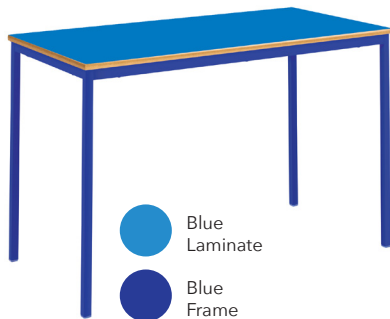

Fully Welded Tables

KEY FEATURES:

- Choose from a vibrant choice of 7 different colours
- Can be spirally stacked for ease of storage.
- Solid 18mm MDF tops with high pressure laminate.
- Sturdy 25mm square tube frame.
- 5 year guarantee.

SIZE (L X W)	CODE
1100 x 550mm	SQSS-115-MD-YE-YE
1200 x 600mm	SQSS-126-MD-YE-YE

SIZE (L X W)	CODE
1100 x 550mm	SQSS-115-MD-GR-GR
1200 x 600mm	SQSS-126-MD-GR-GR

SIZE (L X W)	CODE
1100 x 550mm	SQSS-115-MD-RD-RD
1200 x 600mm	SQSS-126-MD-RD-RD

SIZE (L X W)	CODE
1100 x 550mm	SQSS-115-MD-BL-BL
1200 x 600mm	SQSS-126-MD-BL-BL

SIZE (L X W)	CODE
1100 x 550mm	SQSS-115-MD-SB-SB
1200 x 600mm	SQSS-126-MD-SB-SB

SIZE (L X W)	CODE
1100 x 550mm	SQSS-115-MD-TG-TG
1200 x 600mm	SQSS-126-MD-TG-TG

SIZE (L X W)	CODE
1100 x 550mm	SQSS-115-MD-PU-PU
1200 x 600mm	SQSS-126-MD-PU-PU

HOW TO ORDER:

1. Choose your colour table frame
2. Choose your colour table laminate
3. Choose your table height

Please note: matching table laminate colours and frame colours are similar in shade but not identical. Swatches can be provided for both upon request. Colour table orders are non-returnable.