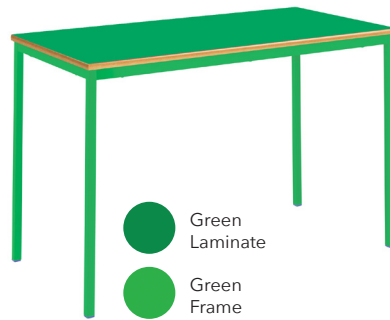

Fully Welded Tables

KEY FEATURES:

- Choose from a vibrant choice of 7 different colours
- Can be spirally stacked for ease of storage.
- Solid 18mm MDF tops with high pressure laminate.
- Sturdy 25mm square tube frame.
- 5 year guarantee.

SIZE (L X W)	CODE
1100 x 550mm	SQSS-115-MD-YE-YE
1200 x 600mm	SQSS-126-MD-YE-YE

SIZE (L X W)	CODE
1100 x 550mm	SQSS-115-MD-GR-GR
1200 x 600mm	SQSS-126-MD-GR-GR

SIZE (L X W)	CODE
1100 x 550mm	SQSS-115-MD-RD-RD
1200 x 600mm	SQSS-126-MD-RD-RD

SIZE (L X W)	CODE
1100 x 550mm	SQSS-115-MD-BL-BL
1200 x 600mm	SQSS-126-MD-BL-BL

SIZE (L X W)	CODE
1100 x 550mm	SQSS-115-MD-SB-SB
1200 x 600mm	SQSS-126-MD-SB-SB

SIZE (L X W)	CODE
1100 x 550mm	SQSS-115-MD-TG-TG
1200 x 600mm	SQSS-126-MD-TG-TG

SIZE (L X W)	CODE
1100 x 550mm	SQSS-115-MD-PU-PU
1200 x 600mm	SQSS-126-MD-PU-PU

HOW TO ORDER:

1. Choose your colour table frame
2. Choose your colour table laminate
3. Choose your table height

Please note: matching table laminate colours and frame colours are similar in shade but not identical. Swatches can be provided for both upon request. Colour table orders are non-returnable.