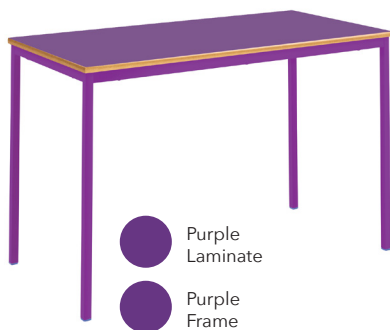

Fully Welded Tables

KEY FEATURES:

- Choose from a vibrant choice of 7 different colours
- Can be spirally stacked for ease of storage.
- Solid 18mm MDF tops with high pressure laminate.
- Sturdy 25mm square tube frame.
- 5 year guarantee.

SIZE (L X W)	CODE
1100 x 550mm	SQSS-115-MD-YE-YE
1200 x 600mm	SQSS-126-MD-YE-YE

SIZE (L X W)	CODE
1100 x 550mm	SQSS-115-MD-GR-GR
1200 x 600mm	SQSS-126-MD-GR-GR

SIZE (L X W)	CODE
1100 x 550mm	SQSS-115-MD-RD-RD
1200 x 600mm	SQSS-126-MD-RD-RD

SIZE (L X W)	CODE
1100 x 550mm	SQSS-115-MD-BL-BL
1200 x 600mm	SQSS-126-MD-BL-BL

SIZE (L X W)	CODE
1100 x 550mm	SQSS-115-MD-SB-SB
1200 x 600mm	SQSS-126-MD-SB-SB

SIZE (L X W)	CODE
1100 x 550mm	SQSS-115-MD-TG-TG
1200 x 600mm	SQSS-126-MD-TG-TG

SIZE (L X W)	CODE
1100 x 550mm	SQSS-115-MD-PU-PU
1200 x 600mm	SQSS-126-MD-PU-PU

HOW TO ORDER:

1. Choose your colour table frame
2. Choose your colour table laminate
3. Choose your table height

Please note: matching table laminate colours and frame colours are similar in shade but not identical. Swatches can be provided for both upon request. Colour table orders are non-returnable.