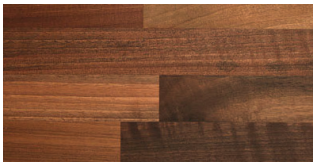

NEW

Premium Dining Table & Benches

KEY FEATURES

- Premium bench style dining sets
- Set comprises of two benches and a table
- Choose from two premium 40mm solid wood tops

- Choose from two antique looking frames
- Benches store underneath the table for a tidy environment
- 5 year guarantee.

WALNUT  5

OAK  5

CHOOSE TABLE TOP FINISH

WALNUT

OAK

CHOOSE FRAME COLOUR

COPPER ANTIQUE

BLACK ANTIQUE

Frames are supplied 40mm² thick.

OPTIONS

Table Top Finish	Frame Colour	Table Size (H x L x W x D)	Bench Size (H x L x W x D)	Code
Oak	Copper Antique	760 x 1600 x 800 x 40mm	450 x 1400 x 400 x 40mm	PRDINING-OAK-CA
Walnut	Copper Antique	760 x 1600 x 800 x 40mm	450 x 1400 x 400 x 40mm	PRDINING-WALNUT-CA
Oak	Black Antique	760 x 1600 x 800 x 40mm	450 x 1400 x 400 x 40mm	PRDINING-OAK-BA
Walnut	Black Antique	760 x 1600 x 800 x 40mm	450 x 1400 x 400 x 40mm	PRDINING-WALNUT-BA