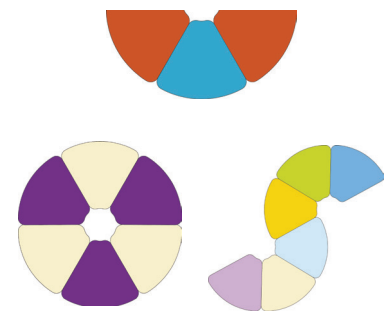

Segga Tables

Product Information

Key Features

- Sturdy 32mm fully welded frame with 18mm laminate top
- Stylish modular table with multiple shape combinations possible
- Ultimate flexibility for any classroom, project or library
- Perfect for creating ICT hot desks.

POSSIBLE SHAPE CONFIGURATIONS

FRAME COLOUR

Duraform Light Grey Speckled Paint

SEGGA TABLES

SIZE	HEIGHT	AGE	CODE
Size 1	460mm	3-4 years	SEG-S-PS
Size 2	530mm	4-6 years	SEG-S-PS
Size 3	590mm	6-8 years	SEG-S-PS
Size 4	640mm	8-11 years	SEG-S-PS
Size 5	710mm	11-14 years	SEG-S-PS
Size 6	760mm	14 - adult	SEG-S-PS

Individual table* = 755 x 660mm. 6 tables together create a circular shape of 1635mm diameter. *Products sold individually.

Laminate Top Colours	 Beech	 Canary Yellow	 Grey Speckle	 Lilac	 Orange Flame	 Purple	 Soft Blue	 Soft Lime	 Summer Blue	 Tangy Green	 White
Key Features	 5 Year Guarantee	 Duraform Paint									
Edge Styles	 <p>Duraform PU A high impact and resilient textured spray PU edge. Choose from Charcoal, Blue, Light Grey, Green or Red</p>										