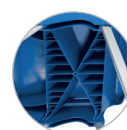

Key Features

- Anti-tilt design
- No nuts or screws
- Ergonomically designed for correct posture
- Stackable to 10 high
- Comfortable and supportive
- Fully BSEN 1729 compliant
- Amazing 15 year guarantee.
- British built.

Extra strong under carriage for long life and durability

ST CHAIR STANDARD

SIZE	SEAT HEIGHT	AGE	CODE
1	260mm	3-4 years	ST1
2	310mm	4-6 years	ST2
3	350mm	6-8 years	ST3
4	380mm	8-11 years	ST4
5	430mm	11-14 years	ST5
6	460mm	14 - adult	ST6