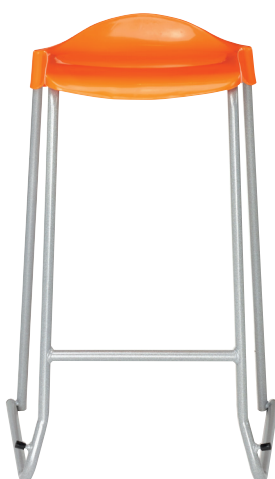

# WSM Stool

Skid Base

## Key Features

-  Skid base stool with non tilt frame protects floor in high wear situations
-  Robust anti-tilt design
-  Integral lumbar support
-  5 year guarantee
-  Stackable to 6 high
-  Fully BSEN 1729 compliant.

### WSM STOOL SKID BASE

SEAT HEIGHT	CODE
395mm	WSM1SKID
445mm	WSM2SKID
560mm	WSM3SKID
610mm	WSM4SKID
685mm	WSM5SKID

### FRAME COLOUR

Duraform Light Grey Speckled Paint

<b>Seat Colours</b>	 Blue	 Charcoal	 Green	 Lilac	 Orange	 Purple	 Red	 Soft Blue	 Tangy Green	 Yellow
<b>Key Features</b>	 5 Year Guarantee	 EN 1729 Compliant	 Duraform Paint	 Stackable						