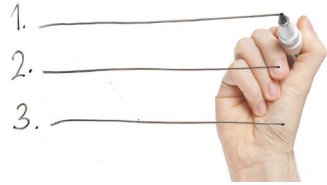

# Whiteboard Top Tables

### Whiteboard Table Tops

- Hard wearing 18mm or 25mm high gloss whiteboard top
- High scratch resistant surface
- Promotes a paperless environment
- Wipe clean free surface
- Use code 'WHWB'

Tables are sold individually.