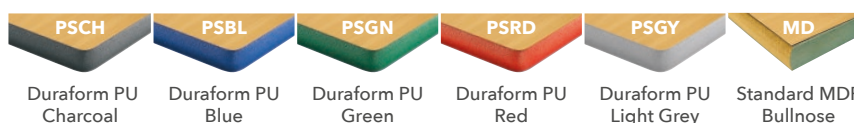

3 Choose Your Edge Style: PU, MDF

4 Choose Your Table Shape

SHAPE	TABLE SIZE (L X W)	TABLE HEIGHT (H)	DURAFORM EDGE CODE
Rectangular	1200 x 600mm	380mm	RT32-126-38-PS
Square	600 x 600mm	380mm	RT32-66-38-PS
Circular	600mm Diameter	380mm	RT32-6C-38-PS
Connect	940 x 890mm	380mm	CON-M-38-PS

*Silver & White frames are non-returnable.

**Only available on sizes 430 & 460mm seat height.