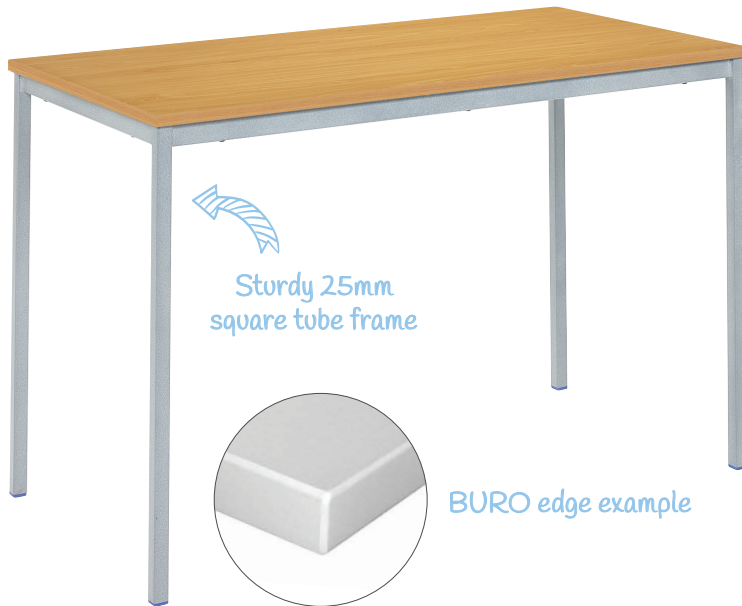

Fully Welded Tables: BURO Edge

PRODUCT INFORMATION SHEET

5
YEAR

Rectangular

Solid 18mm MDF tops with a high pressure laminate and a matching coloured 2mm BURO edge

Sturdy 25mm square tube frame

BURO edge example

Square

Trapezoidal

1 Choose Your Table Shape

SHAPE	SIZE (L X W)	CODE
Rectangular	1100 x 550mm*	SQSS-115-B
Rectangular	1200 x 600mm	SQSS-126-B
Square	600 x 600mm	SQSS-66-B
Trapezoidal	1100 x 550mm*	SQSS-11LE-B
Trapezoidal	1200 x 600mm	SQSS-12LE-B

2 Choose Your Table Height

HEIGHT	AGE RANGE
710mm	11-14 Years
760mm	14 +

*Not recommended for secondary school use.

3 Choose Your Laminate Top Colour

BH Beech	LG Light Grey	MA Maple	WH White
----------	---------------	----------	----------