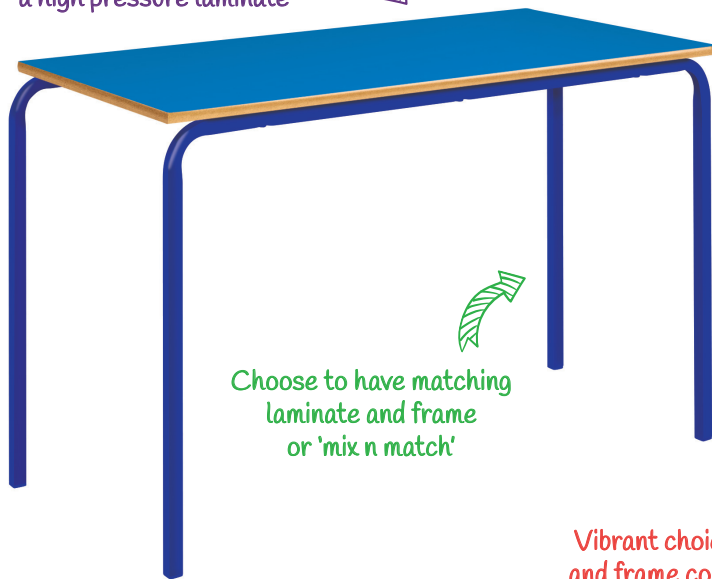

# Crushed Bent Tables: Colour Collection

PRODUCT INFORMATION SHEET

**BSEN  
1729  
COMPLIANT**

**5  
YEAR**

Solid 18mm MDF tops with a high pressure laminate

Sturdy Crushed Bent 25mm square tube frame

Choose to have matching laminate and frame or 'mix n match'

Vibrant choice of laminate and frame colours available

Stackable to 8 high for ease of storage

## 1 Choose Your Table

SHAPE	SIZE (L X W)	MDF EDGE CODE
Rectangular	1100 x 550mm*	<b>CBSQ-115-MD</b>
Rectangular	1200 x 600mm	<b>CBSQ-126-MD</b>

\*Not recommended for secondary school use.