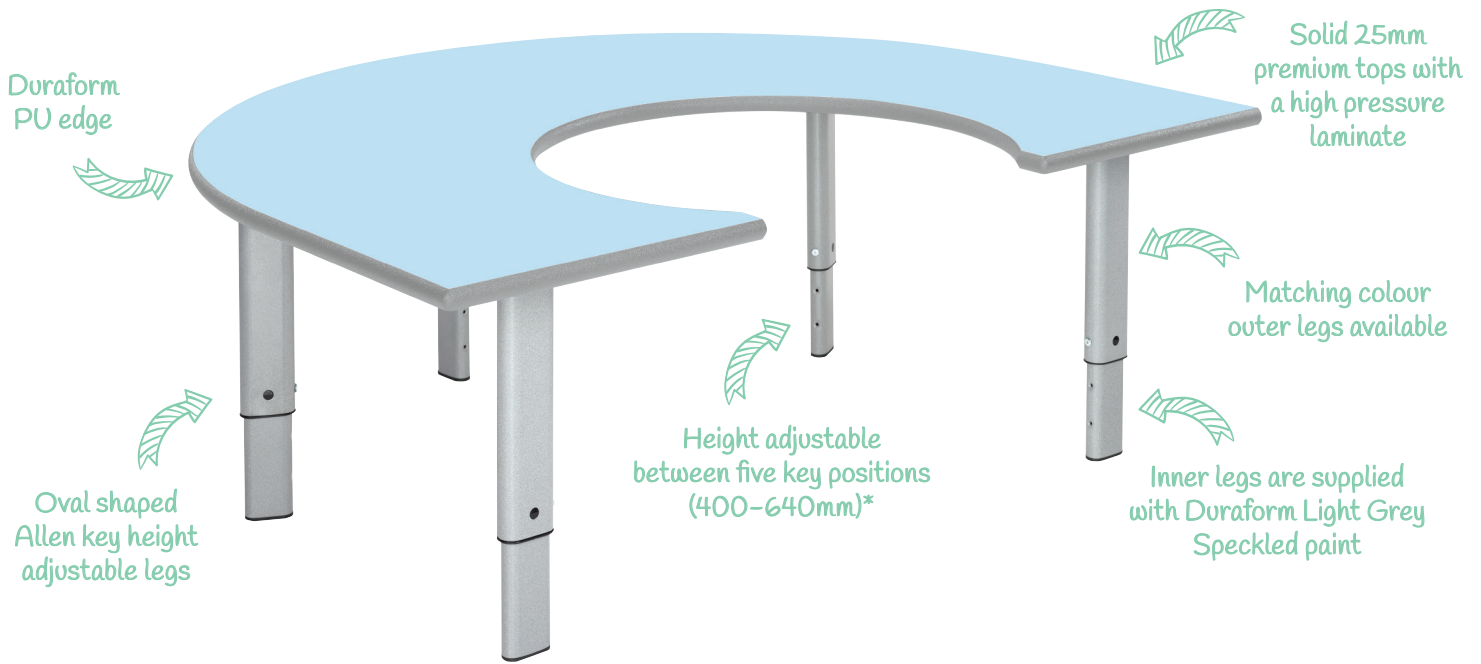

Height Adjustable Table: Rainbow

PRODUCT INFORMATION SHEET

**BSEN
1729
COMPLIANT**

**5
YEAR**

1 Choose Your Table Shape

TABLE	SIZE (L X W)	CODE
Rainbow	1520 x 1215mm	RAIN-PS

2 Height Guide

HEIGHT	AGE RANGE
400mm	2-3 Years
460mm	3-4 Years
530mm	4-6 Years
590mm	6-8 Years
640mm	8-11 Years

3 Choose Your Laminate Top Colour (Supplied With Matching Colour Frame)**:

BL Blue	GN Green	PU Purple	RD Red	SB Soft Blue	TG Tangy Green	YE Yellow
---------	----------	-----------	--------	--------------	----------------	-----------

4 Choose Your Laminate Top Colour (Supplied With A Duraform Light Speckled Grey Frame):

BH Beech	LG Light Grey	LI Lilac	MA Maple	OF Orange Flame	SU Summer Blue	DP1 Duraform Speckled Light Grey
----------	---------------	----------	----------	-----------------	----------------	-------------------------------------

*Legs are adjustable with an Allen key.
**Only available on outer legs.
Transported flat packed.

End Of Life Recycling Suggestions

All Metalliform products can be disassembled into their component parts (Wood, Metal & Plastic) and responsibly recycled through specialist service providers.